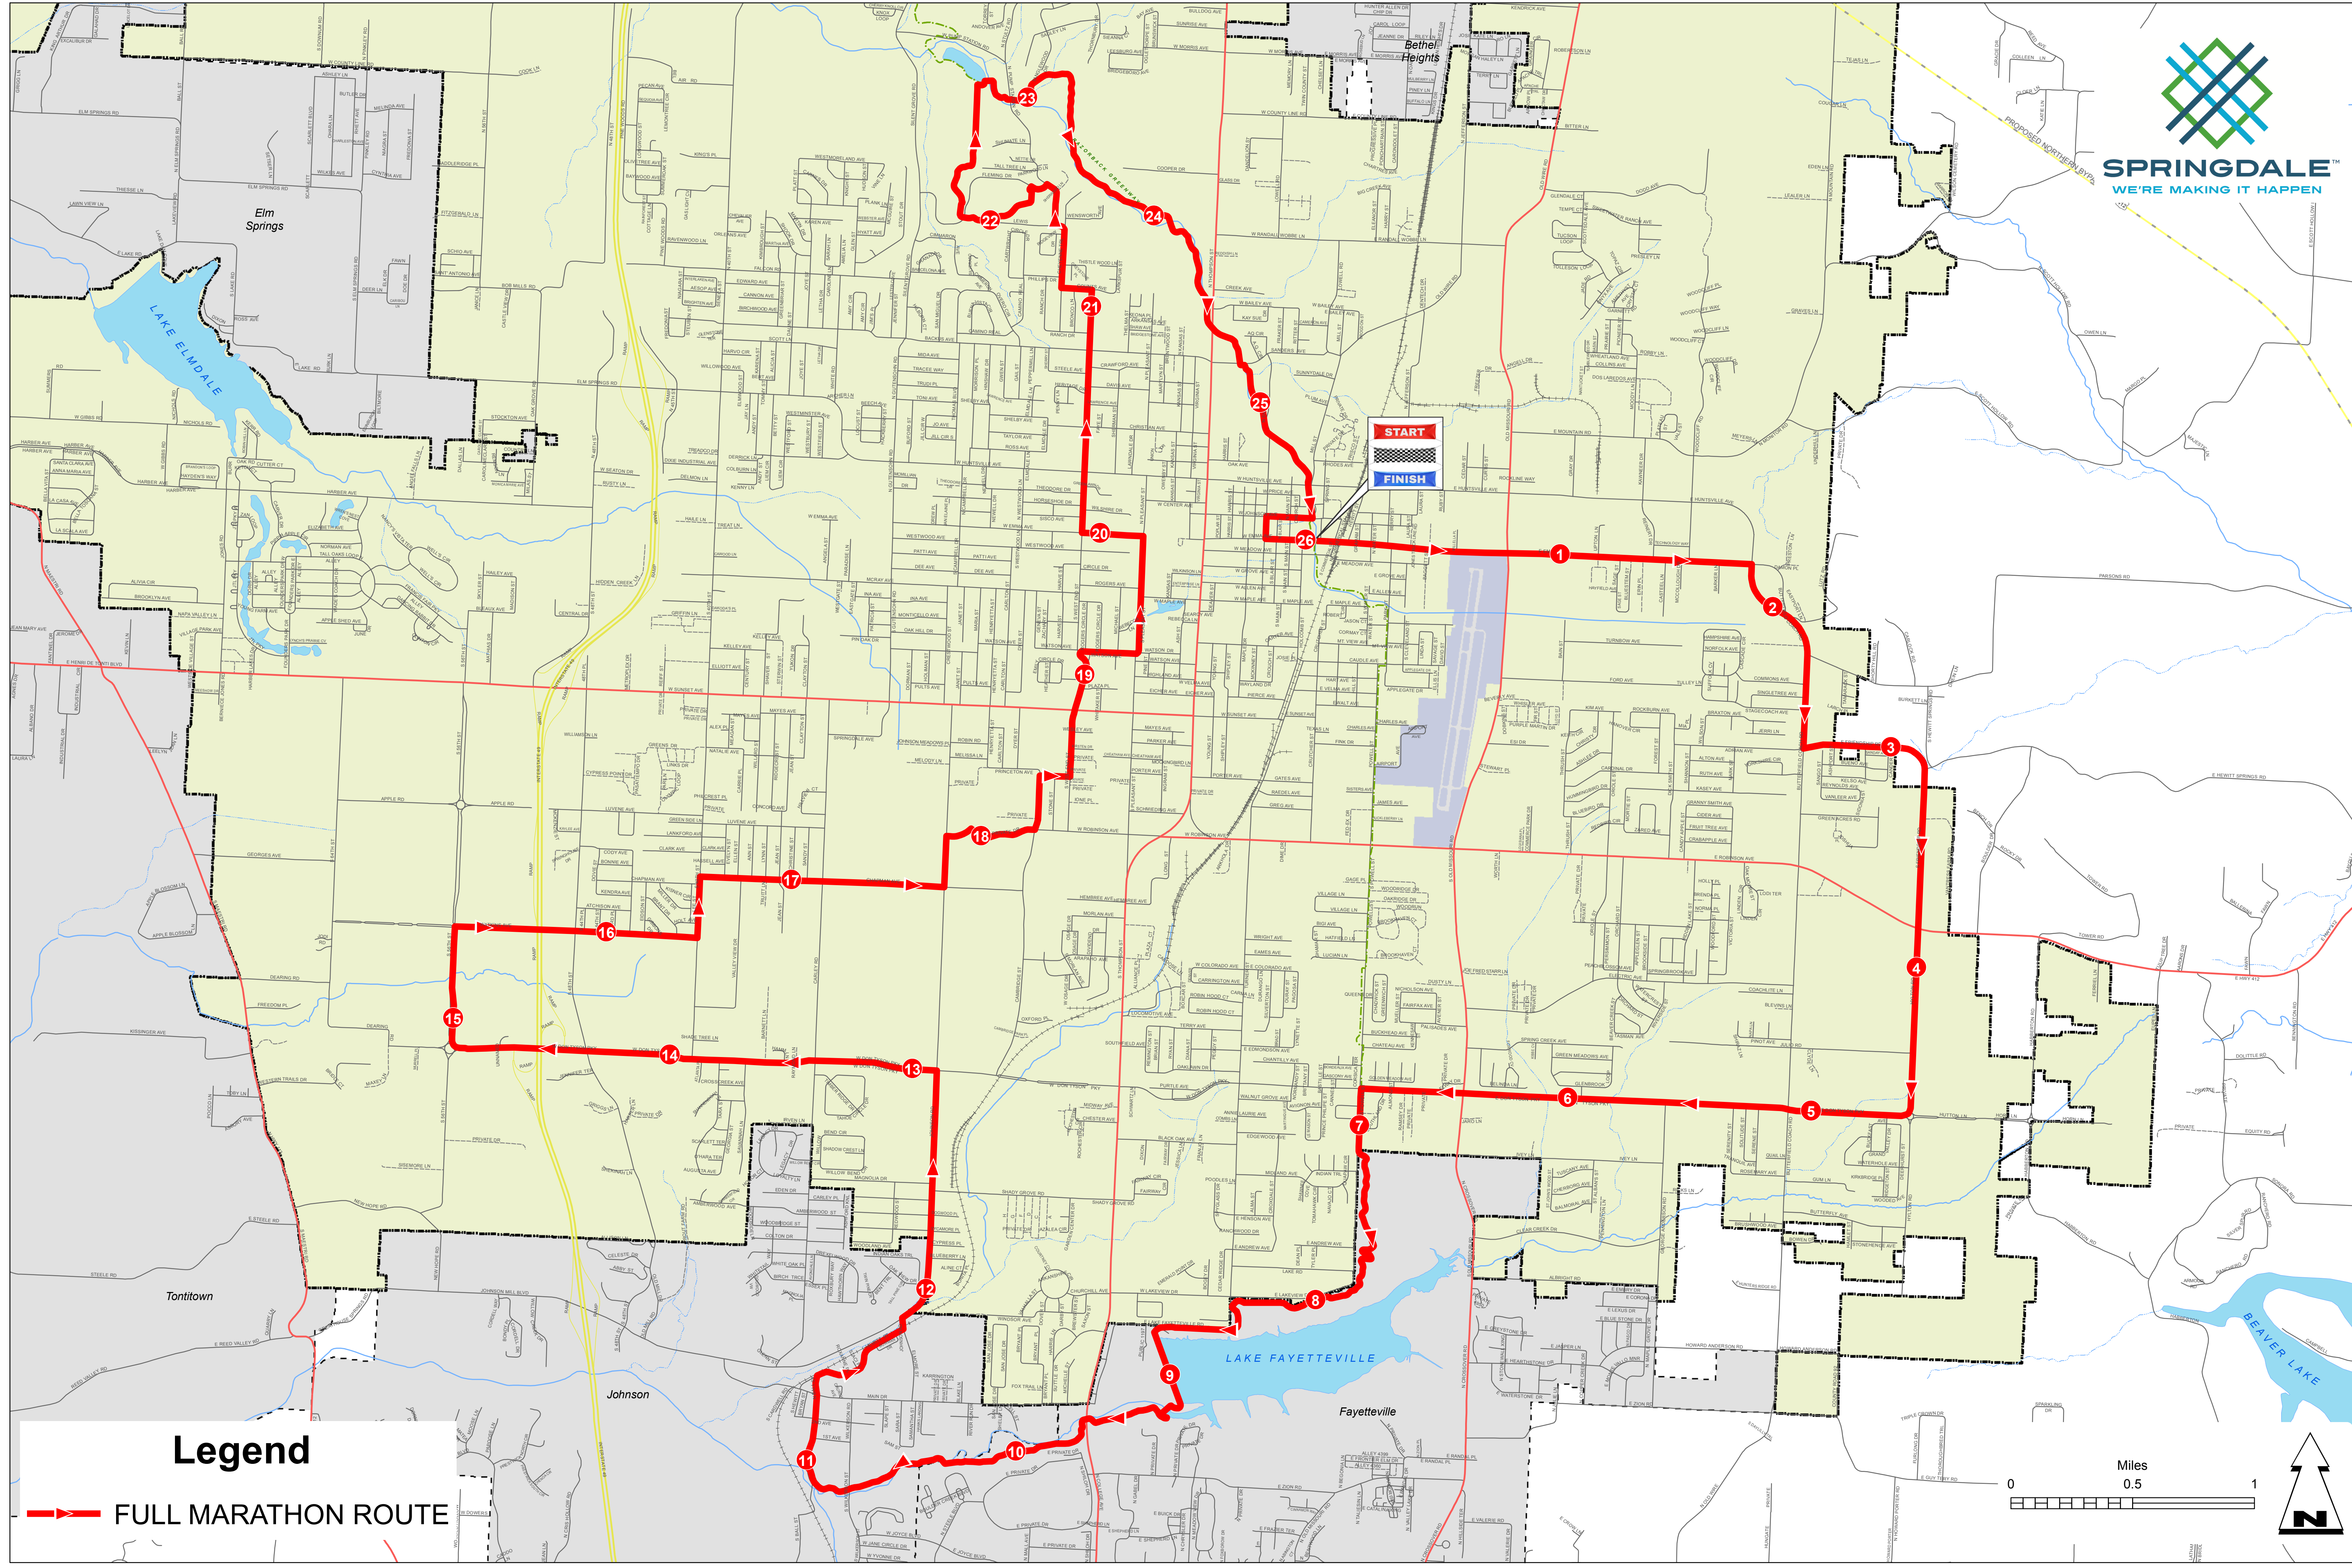

SPRINGDALE™
WE'RE MAKING IT HAPPEN

START
FINISH

Legend

 FULL MARATHON ROUTE

Miles

0 0.5 1